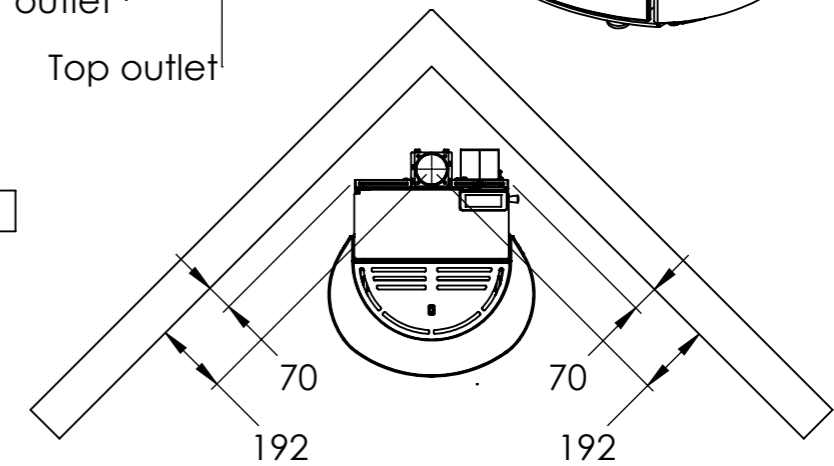

Serie	Scan-Line Green 250
Description	Green 250 Steel - Stone top

Heta combustion air system

Rear outlet
Rear outlet
Top outlet

External fresh air kit
Ø 100 Item No. 6000-024610
Ø 80 Item No. 6000-026126
(Not included)

	A	B
Steel top	546	600
Stone top	560	603