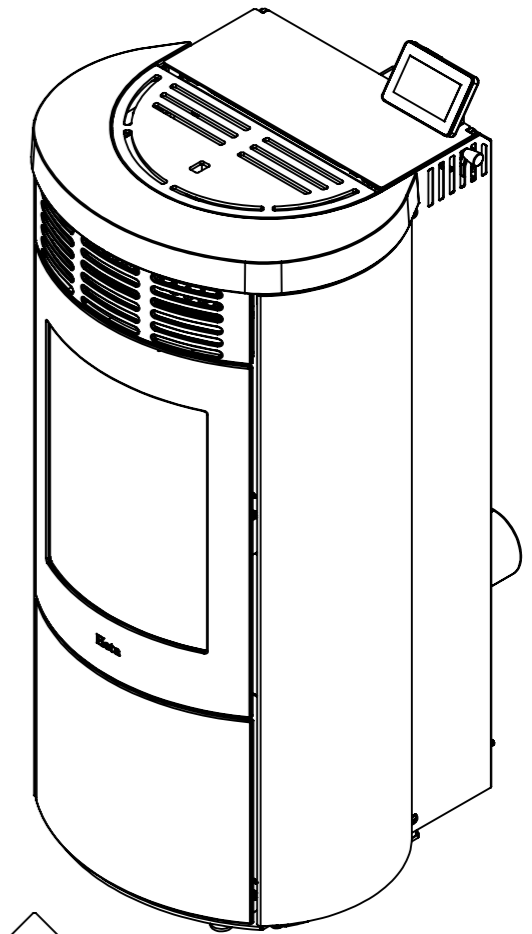

Serie	Scan-Line Green 250
Description	Green 250 Steel - Stone top

Heta combustion air system

Rear outlet
Rear outlet
Top outlet

External fresh air kit
Ø 100 Item No. 6000-024610
Ø 80 Item No. 6000-026126
(Not included)

	A	B
Steel top	546	600
Stone top	560	603