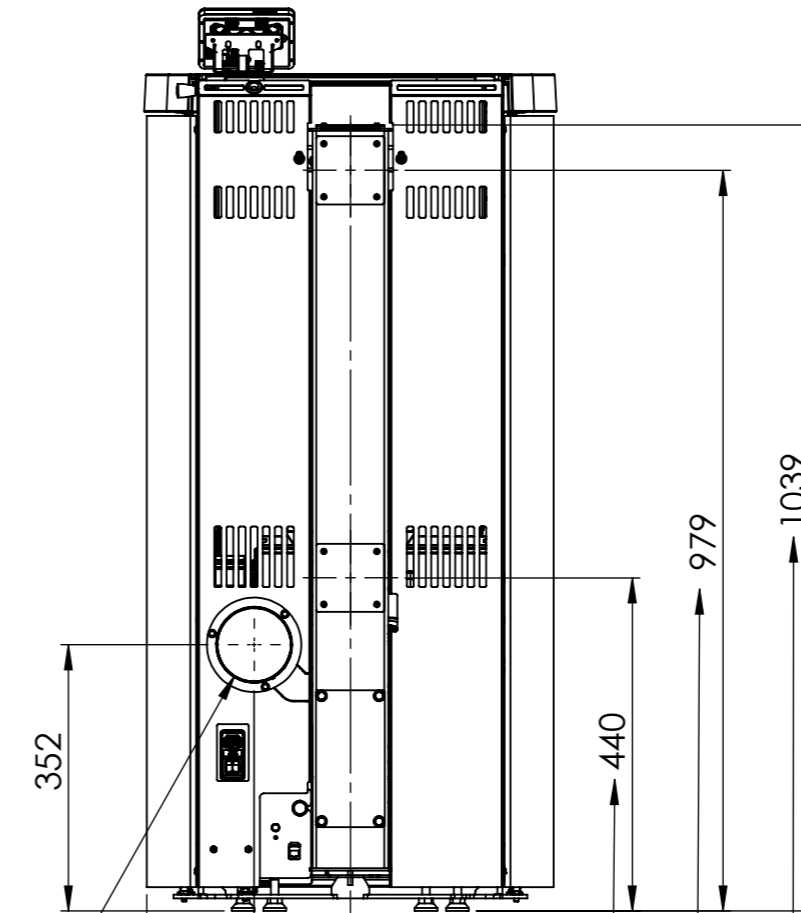

Serie	Scan-Line Green 250
Description	Green 250 Steel - Stone top

Heta combustion air system

Rear outlet
Rear outlet
Top outlet

External fresh air kit
Ø 100 Item No. 6000-024610
Ø 80 Item No. 6000-026126
(Not included)

	A	B
Steel top	546	600
Stone top	560	603