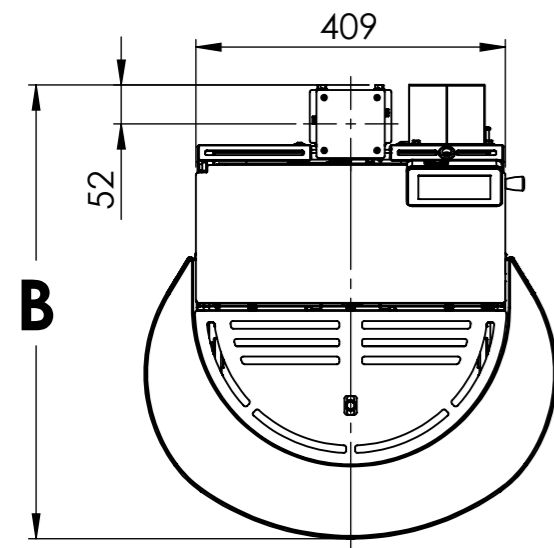

Serie	Scan-Line Green 250
Description	Green 250 Steel - Stone top

Heta combustion air system

Rear outlet
Rear outlet
Top outlet

External fresh air kit
Ø 100 Item No. 6000-024610
Ø 80 Item No. 6000-026126
(Not included)

	A	B
Steel top	546	600
Stone top	560	603