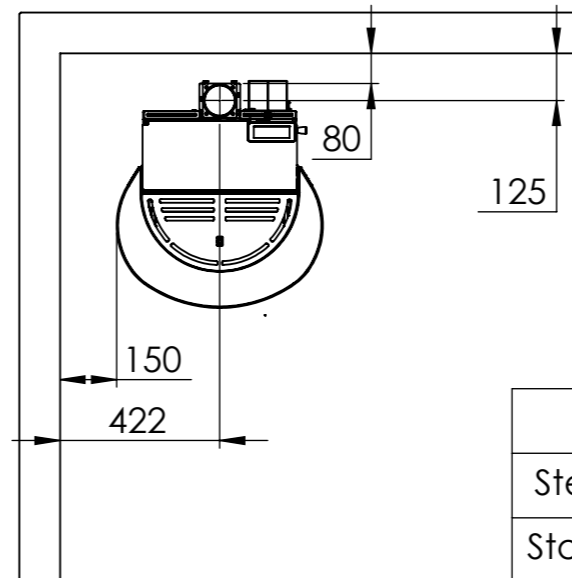

Serie	Scan-Line Green 250
Description	Green 250 Steel - Stone top

Heta combustion air system

Rear outlet
Rear outlet
Top outlet

External fresh air kit
Ø 100 Item No. 6000-024610
Ø 80 Item No. 6000-026126
(Not included)

	A	B
Steel top	546	600
Stone top	560	603