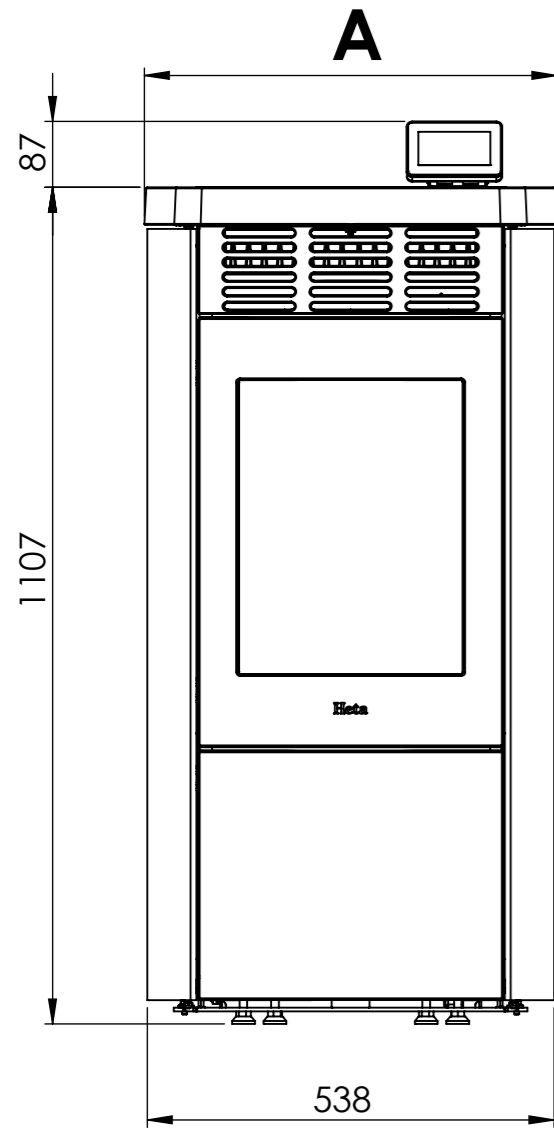

Serie	Scan-Line Green 250
Description	Green 250 Steel - Stone top

Heta combustion air system

Rear outlet
Rear outlet
Top outlet

External fresh air kit
Ø 100 Item No. 6000-024610
Ø 80 Item No. 6000-026126
(Not included)

	A	B
Steel top	546	600
Stone top	560	603