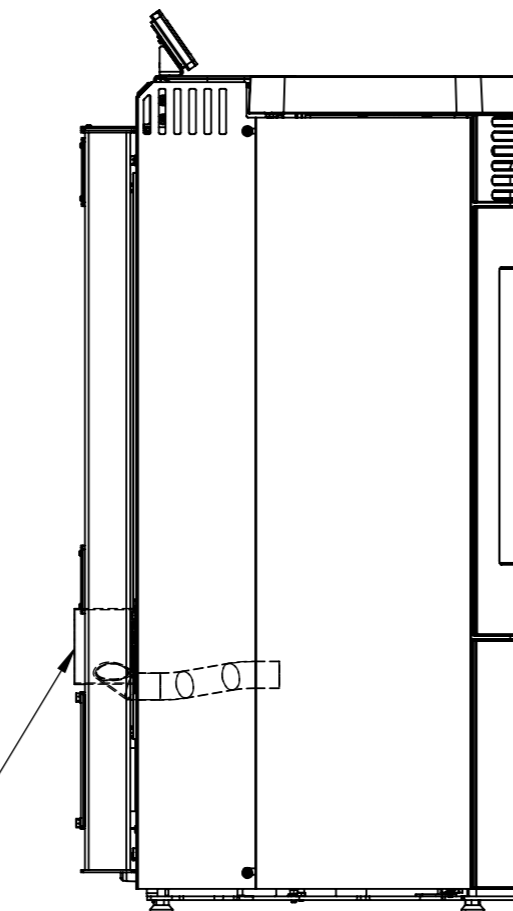

Serie	Scan-Line Green 250
Description	Green 250 Steel - Stone top

Heta combustion air system

Rear outlet
Rear outlet
Top outlet

External fresh air kit
Ø 100 Item No. 6000-024610
Ø 80 Item No. 6000-026126
(Not included)

	A	B
Steel top	546	600
Stone top	560	603