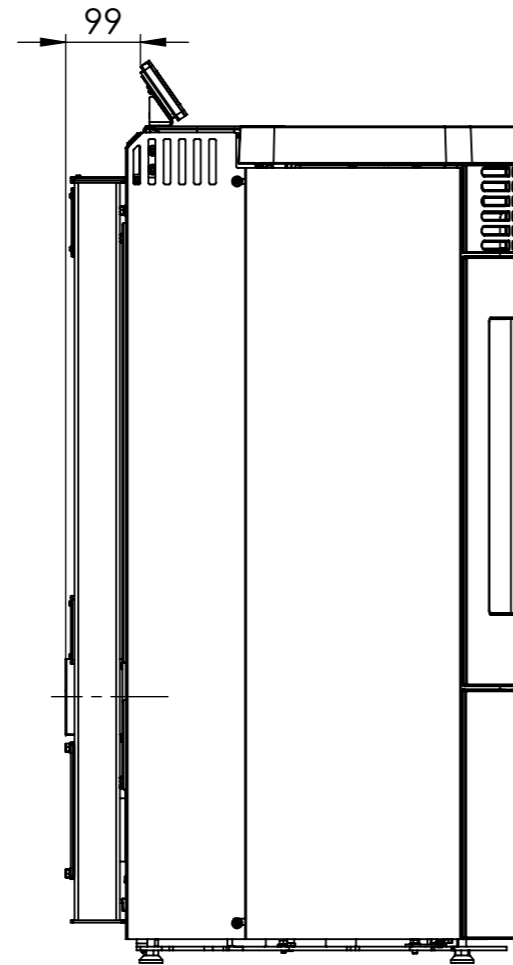

Serie	Scan-Line Green 250
Description	Green 250 Steel - Stone top

Heta combustion air system

Rear outlet
Rear outlet
Top outlet

External fresh air kit
Ø 100 Item No. 6000-024610
Ø 80 Item No. 6000-026126
(Not included)

	A	B
Steel top	546	600
Stone top	560	603